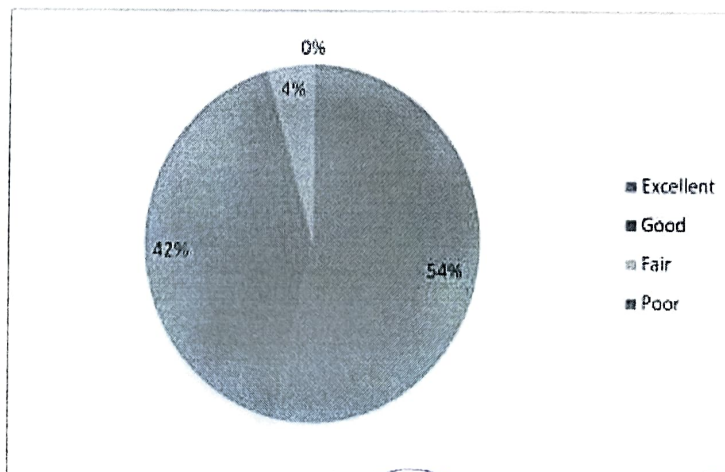

Excellent	Good	Fair	Poor
97	109	14	4

6) Engagement of students and pace of completing syllabus by the teacher is

Excellent	Good	Fair	Poor
120	94	10	0

Principal

Saraswati Shikshan Sadan P.G. Mahavidyalaya
11 LNP Udyog Vihar, Sri Ganganagar (Ra.)