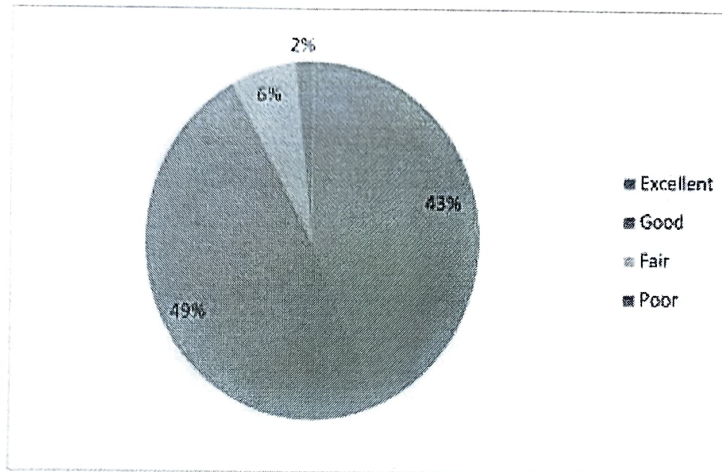

SARASWATI SHIKSHAN SADAN P.G. MAHAVIDYALAYA

{Affiliated to Maharaja Ganga Singh University, Bikaner}

11 LNP Udyog Vihar, Sri Ganganagar, Rajasthan - 335002

5) The course/ syllabus of this subject increased my knowledge and perspective in the subject area

Excellent	Good	Fair	Poor
97	109	14	4

6) Engagement of students and pace of completing syllabus by the teacher is

Excellent	Good	Fair	Poor
120	94	10	0