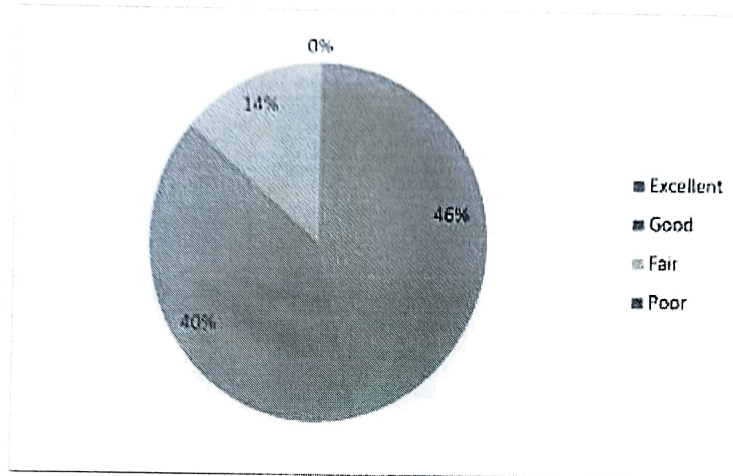

SARASWATI SHIKSHAN SADAN P.G. MAHAVIDYALAYA

(Affiliated to Maharaja Ganga Singh University, Bikaner)

11 LNP Udyog Vihar, Sri Ganganagar, Rajasthan - 335002

3) How do you rate the relevance of the courses in relation to the program?

Excellent	Good	Fair	Poor
103	90	31	0

4) The Pedagogical tools used in teaching and learning.

Excellent	Good	Fair	Poor
94	99	17	14