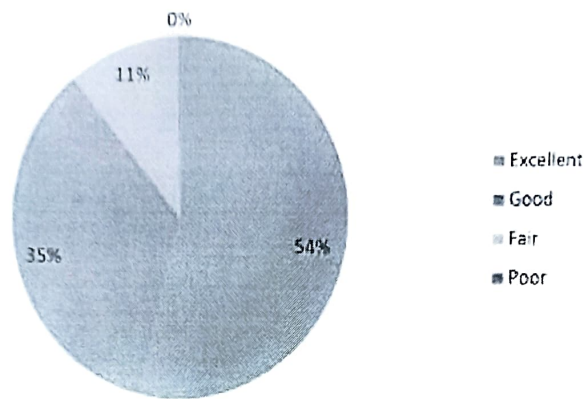

SARASWATI SHIKSHAN SADAN P.G. MAHAVIDYALAYA

(Affiliated to Maharaja Ganga Singh University, Bikaner)

11 LNP Udyog Vihar, Sri Ganganagar, Rajasthan - 335002

9) Availability of the laboratory and adequateness of equipment within the institution for conducting practical activities is

Excellent	Good	Fair	Poor
120	79	24	1

10) The Overall ambience of the Institution

Excellent	Good	Fair	Poor
120	94	10	0