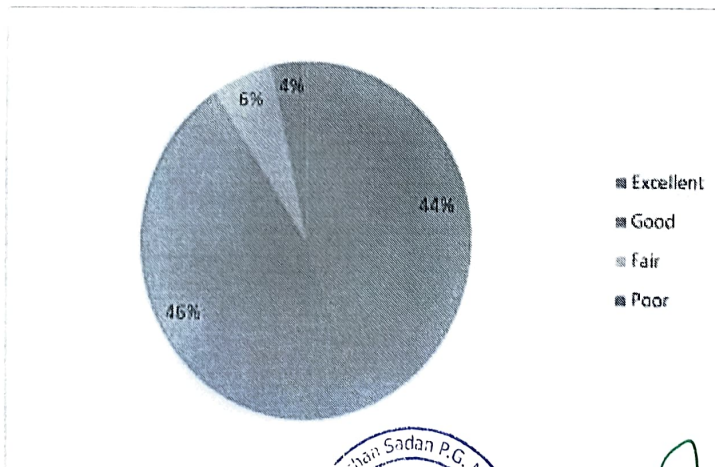

[Signature]
Principal

Saraswati Shikshan Sadan P.G. Mahavidyalaya
11 LNP Udyog Vihar, Sri Ganganagar (Raj.)