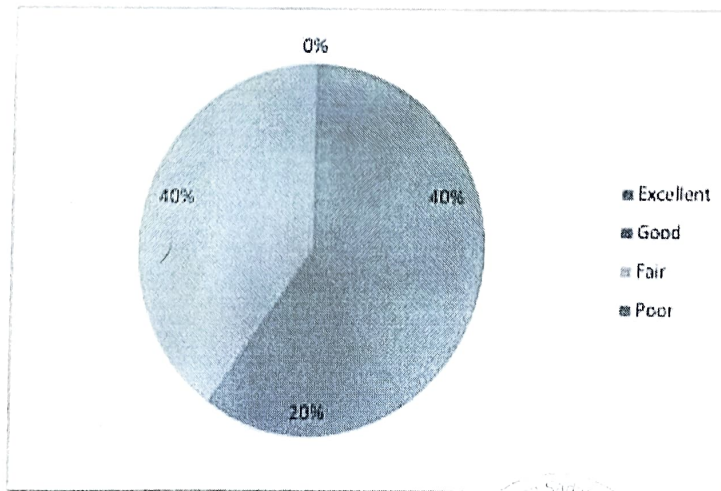

Excellent	Good	Fair	Poor
3	1	1	0

6) Rate the ability to contribute in achieving the goal of the organization.

Excellent	Good	Fair	Poor
2	1	2	0

Just
Principal

Saraswati Shikshan Sadan P.G. Mahavidyalaya
11 LNP Udyog Vihar, Sri Ganganagar, Rajasthan - 335002