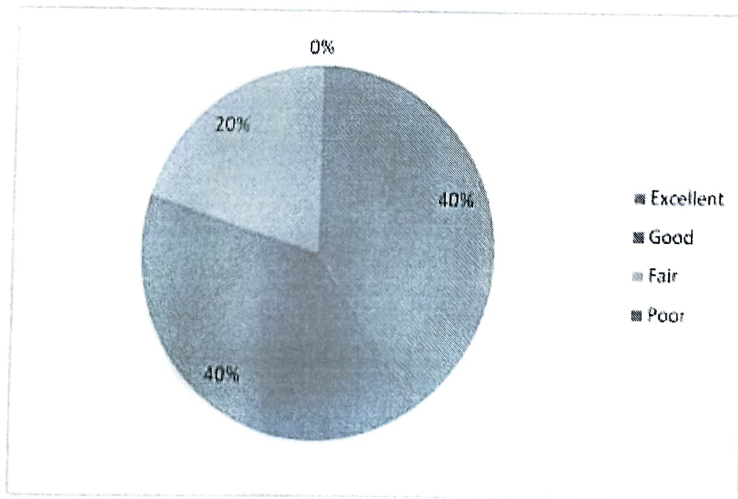

Excellent	Good	Fair	Poor
2	3	0	0

8) Rate the ability to take up extra responsibilities to match industry norms.

Excellent	Good	Fair	Poor
2	2	1	0

[Signature]
Principal

Saraswati Shikshan Sadan P.G. Mahavidyalaya
11 LNP Udyog Vihar, Sri Ganganagar