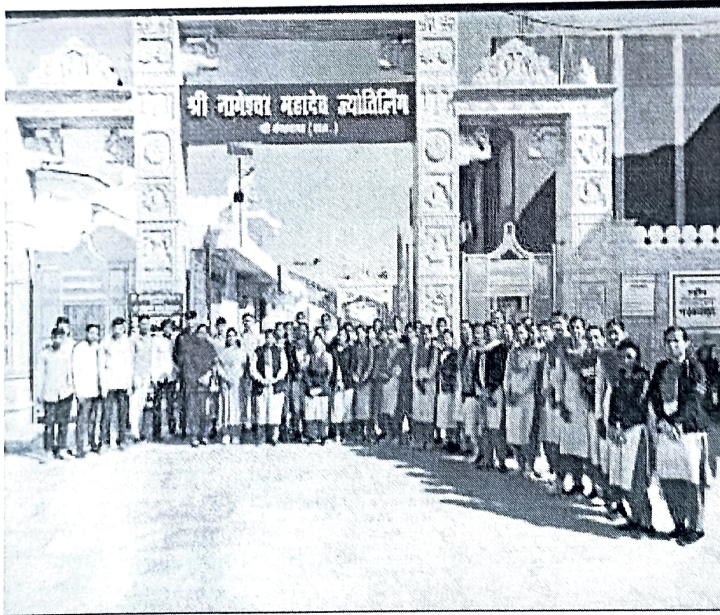

SARASWATI SHIKSHAN SADAN P.G. MAHAVIDYALAYA

(Affiliated to Maharaja Gangai Singh University, Bikaner)

11 LNP Udyog Vihar, Sri Ganganagar, Rajasthan - 335002

ACTION TAKEN REPORT

STAKEHOLDER : EMPLOYERS

NO.OF RESPONSES: 05

S.NO.	SUGGESTION	ACTION TAKEN
1	To enhance the placement activity in institution.	The department has MOUs with industries to enable the students getting good exposure for placements
2	Internships and fieldwork should be made mandatory for students.	Internships, Field work and projects are to be completed by the students of various courses.

Field Trip